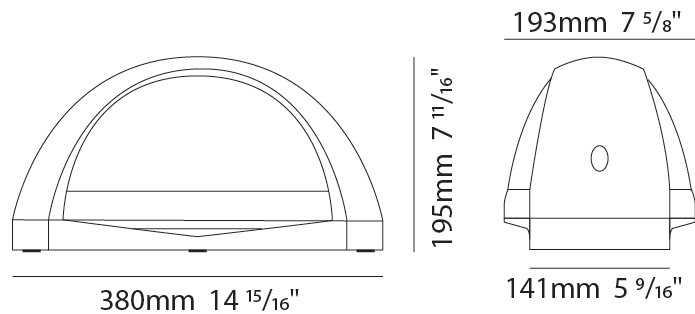

GENERAL

Series: Mistral
Brand: Side
Division: Exterior
Mounting Type: Surface
Mounting Location: Wall
Subcategory: Wall Effect

PHYSICAL

Shape: Abstract
Length (mm): 380
Length (in): 14 ¹⁵/₁₆
Width (mm): 193
Width (in): 7 ⁵/₈
Extension (mm): 195
Extension (in): 7 ¹¹/₁₆
Light Distribution: Direct
Weight (kg): 6
Weight (lbs): 13.2
Diffuser: Frosted tempered glass
Gasket: Silicon rubber
Fixture Finish: WHI / BLK / GRY
Fixture Material: Aluminum Die Cast

ELECTRICAL

Lamp Type: LED (Zhaga Standard)
Input Wattage (W): 25
Total Output Wattage (W): 22
Dimming: Non-Dimmable
Driver Included: Yes
Driver Location: Integrated
Driver Type: Constant Current - Universal
Driver Class: Class 2
Input Voltage (V): 120 - 277
Constant Current (MA): 500
Upon Request: (Not included - see components [IP65 or higher enclosure to be supplied by others]) Remote: 0-10Vdc dimming / Phase dimming @120Vac only

LED

Color Temperature (°K): 3000 / 4000
Max. Delivered Lumen (lm): 1269.4 / 1428
Nominal Lumen (lm): 2400 / 2700
CRI: >80 CRI
Efficiency (%): 99.8
Lamp Life (hrs): 50000

OPTICAL

Reflector: Pure Aluminium Reflector
Beam Angle: Symmetric

RATINGS AND CERTIFICATIONS

Certified By: Certified for North American Standards
IP rating: IP65

PROJECT	_____
TYPE	_____
SPECIFIER	_____
QUANTITY	_____
DATE	_____