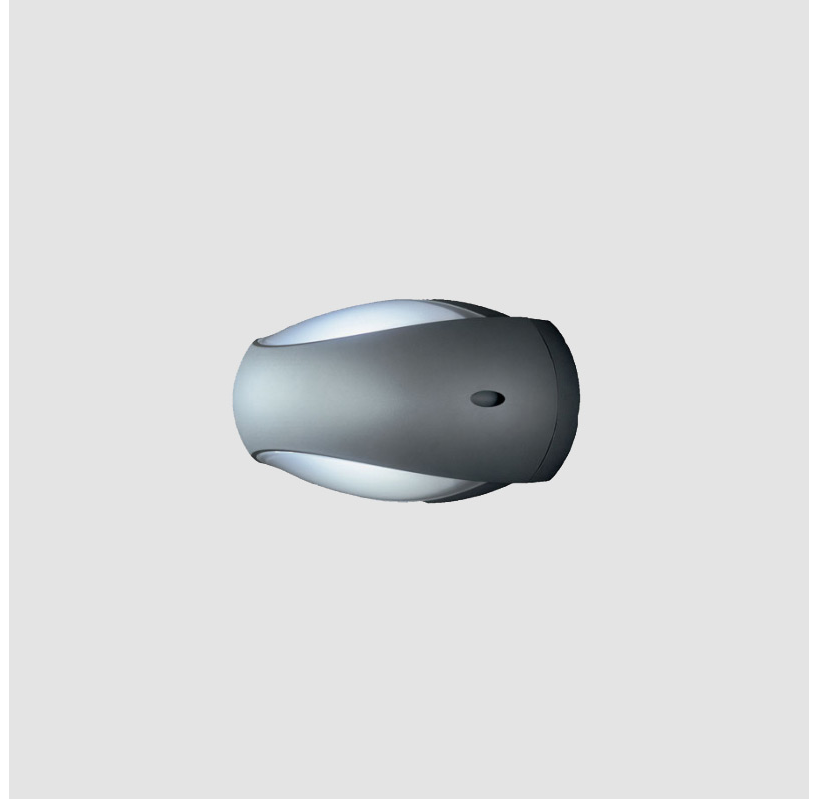

GENERAL

Series: Mistral
Subseries: Mini Mistral
Brand: Side
Division: Exterior
Mounting Type: Surface
Mounting Location: Wall
Subcategory: Up/Down Light

PHYSICAL

Shape: Abstract
Width (mm): 266
Width (in): 10 1/2
Height (mm): 141
Height (in): 5 9/16
Extension (mm): 138
Extension (in): 5 1/16
Light Distribution: Direct / Indirect
Weight (kg): 1.8
Weight (lbs): 3.97
Diffuser: Frosted tempered glass
Gasket: Silicon rubber
Fixture Finish: WHI / BLK / GRY
Fixture Material: Aluminum Die Cast

ELECTRICAL

Lamp Type: LED (Zhaga Standard)
Input Wattage (W): 22
Total Output Wattage (W): 16
Dimming: Non-Dimmable
Driver Included: Yes
Driver Location: Integrated
Driver Type: Constant Current - Universal
Driver Class: Class 1
Input Voltage (V): 120 - 277
Constant Current (MA): 350
Upon Request: (Not included - see components [IP65 or higher enclosure to be supplied by others]) Remote: 0-10Vdc dimming / Phase dimming @120Vac only

LED

Color Temperature (°K): 3000 / 4000
Max. Delivered Lumen (lm): 1215.8 / 1321.5
CRI: >80 CRI
Lamp Life (hrs): 50000

OPTICAL

Beam Angle: Symmetric

RATINGS AND CERTIFICATIONS

Certified By: Certified for North American Standards
IP rating: IP65

PROJECT
TYPE
SPECIFIER
QUANTITY
DATE